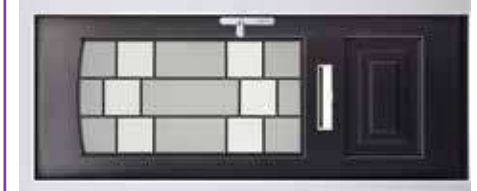

Apostle

Horizon