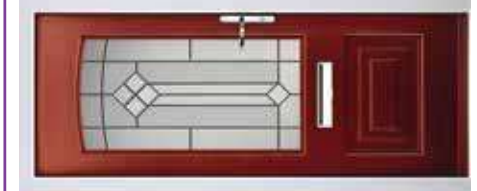

Clear Glass

Horizon

Beacon