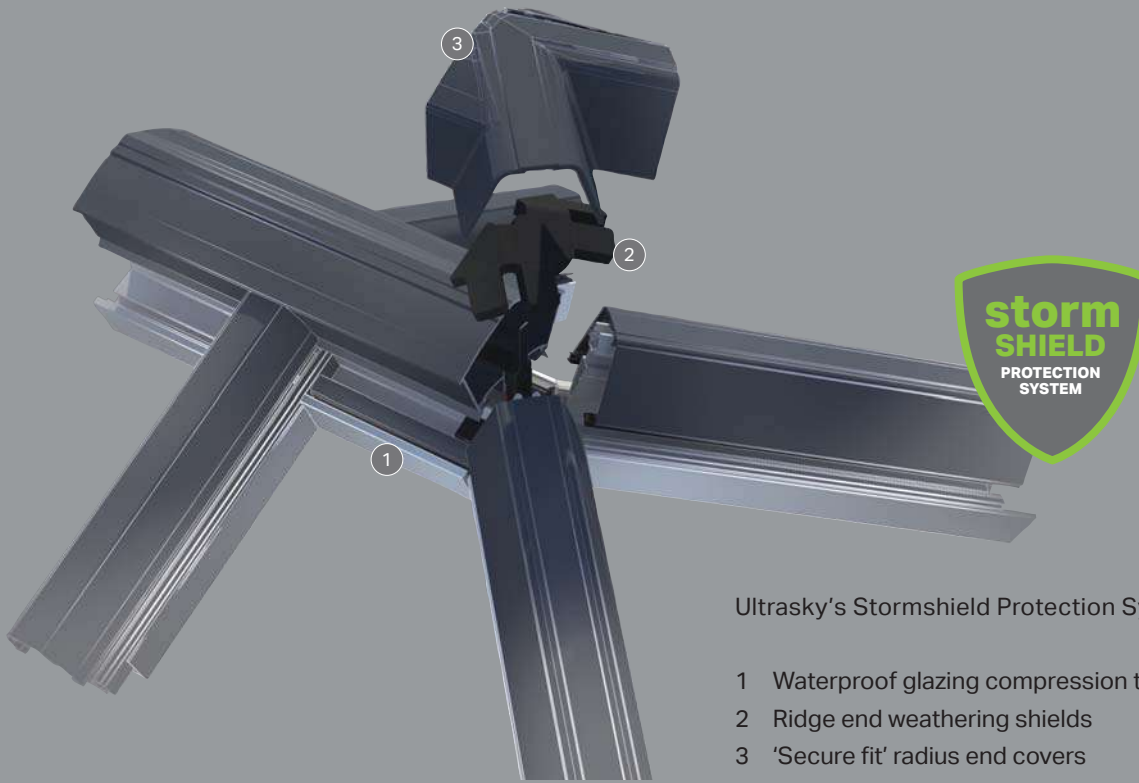

LET THE LIGHT FLOOD IN

ORANGERIES AND EXTENSIONS

Ultrasky[®]
LANTERN by Ultraframe

ULTRASKY LANTERN,
MAXIMISE NATURAL LIGHT
IN YOUR ORANGERY OR
EXTENSION

Ultrasky Lantern combines fresh modern styling with natural light to create a beautiful warm glazed extension with the style and grandeur of a traditional orangery. Engineered by Ultraframe, strength is the secret behind Ultrasky's success. A stronger, thermally insulated ridge means less bars are needed drawing more light into the room.

ULTRASKY,
IT'S NOT JUST
HOW IT LOOKS
AND FEELS,

IT'S HOW IT WORKS!

Ultrasky creates the perfect living space whether you're entertaining, relaxing with your family, or having a cosy night in.

The Ultrasky Lantern can be inserted into a flat roof or a traditional orangery deck and is ideal for large builds where the roof height is restricted. Unlike many other lanterns, Ultrasky Lantern has a 25° pitch which draws more light into the room creating a stunning focal point.

Ultrasky Lantern's extra strength means less bars and uninterrupted sight lines for maximum light. It is available in a wide variety of sizes to a maximum width of 4m and a length of 5.8m.

Ultrasky's Stormshield Protection System includes:

- 1 Waterproof glazing compression trims
- 2 Ridge end weathering shields
- 3 'Secure fit' radius end covers

STRENGTH, WARMTH
AND MAXIMUM LIGHT

PERFORMANCE ENGINEERING

- 1 High performance thermal break
- 2 Patented thermally insulated aluminium rafter
- 3 Super strong aluminium ridge for fewer bars and more light
- 4 Thermally isolating top cap clip
- 5 'Secure-fit' end caps are a further thermal barrier
- 6 Thermally broken eaves rail
- 7 Superior 25° pitch for elegance and light
- 8 Adjustable reinforced stopper to prevent glass slipping
- 9 Choice of aluminium or uPVC internal and external cappings